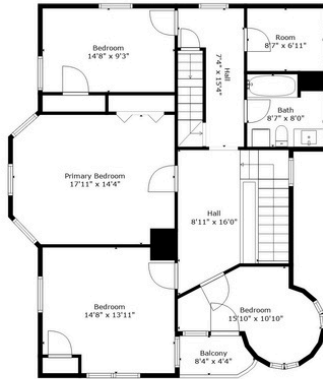

PROPERTY FEATURES

3+ Bedrooms

2.5 Bathrooms

1+ Kitchens

2,382 sq. ft
(Main House)

MLS#

\$1,399,000

603.828.4669

FLOOR PLANS

68 CENTER STREET

Floor 1

Floor 3

Floor 2

Floor 4

Floor 3

603.828.4669