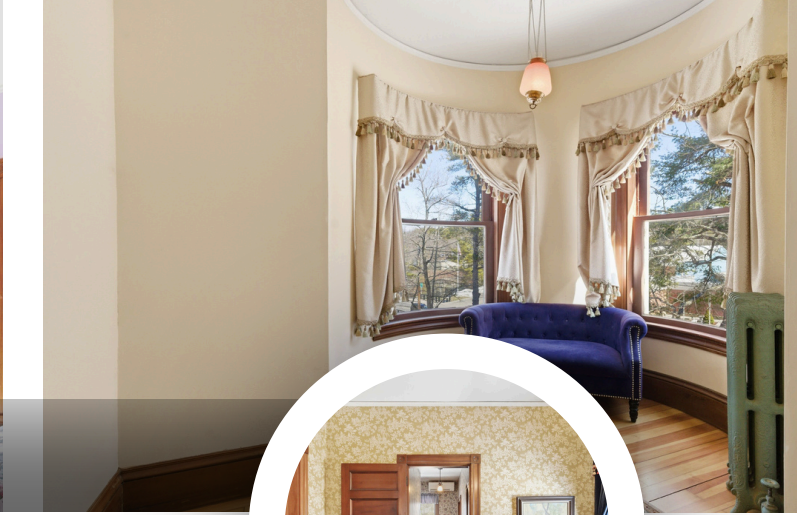

603.828.4669

MARGOT.SKELLEY@COMPASS.COM

WWW.MARGOTSKELLEY.COM