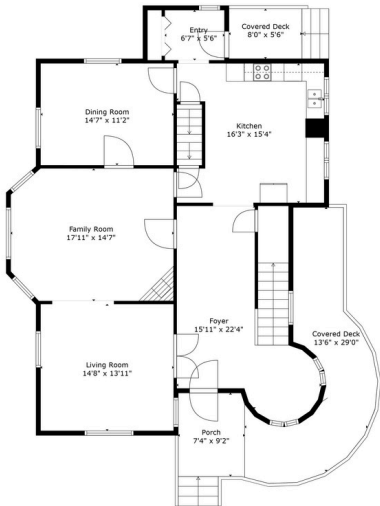

PROPERTY FEATURES

3+ Bedrooms

2.5 Bathrooms

1+ Kitchens

2,382 sq. ft
(Main House)

MLS#

\$1,399,000

603.828.4669

FLOOR PLANS

68 CENTER STREET

Floor 1

Floor 3

Floor 2

Floor 4

Floor 3

603.828.4669