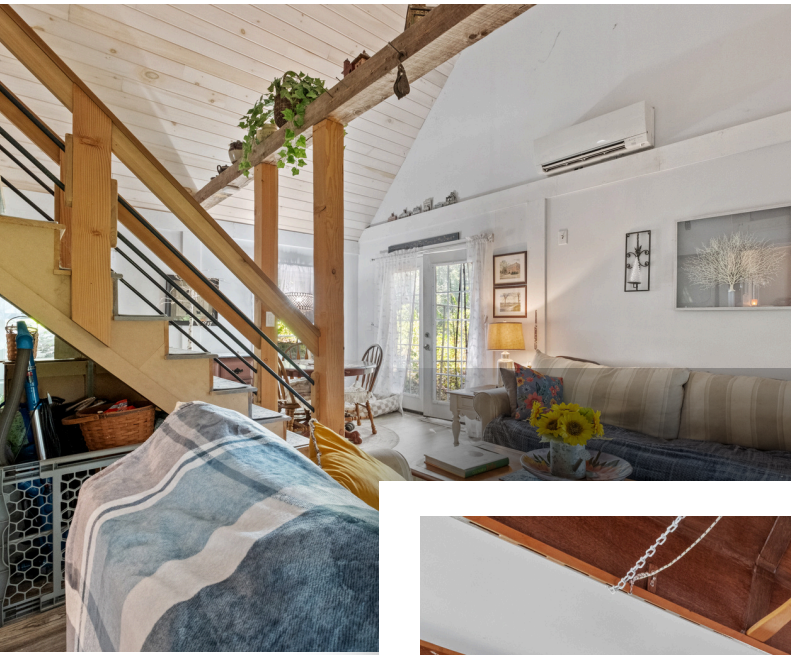

603.828.4669

MARGOT.SKELLEY@COMPASS.COM

WWW.MARGOTSKELLEY.COM