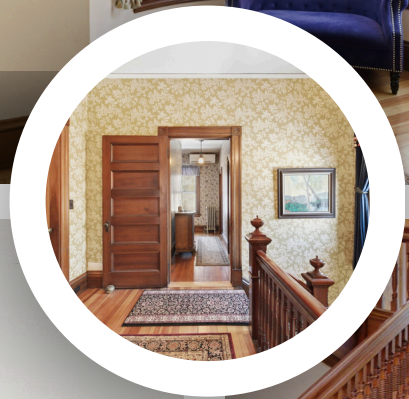

603.828.4669

MARGOT.SKELLEY@COMPASS.COM

WWW.MARGOTSKELLEY.COM